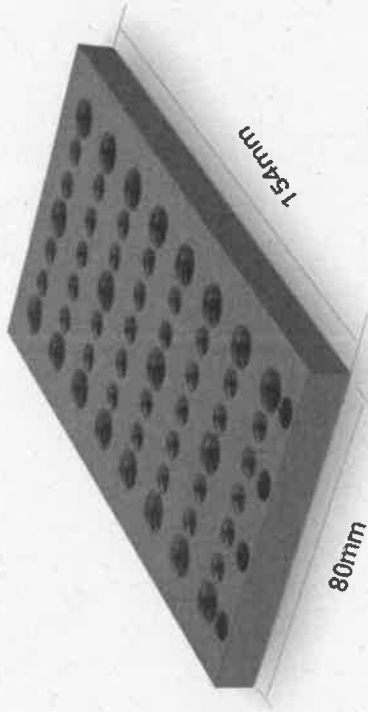

PRODUCT PARATETERS

Package includes: 1 x cheese plate

 Cheese Plate Multi-Purpose DSLR Mounting Plate with 1/4" and 3/8" Thread - 1092

Brand	<input type="text"/>	Material	Aluminum Alloy
Net Weight(g)	268	Dimision(mm)	154*80*10
SKU	1092	Color	Black